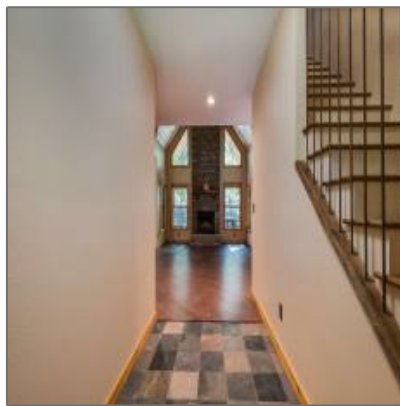

Murphy North Carolina Mountain Home

- 15 SNAPPING TURTLE LANE, Murphy, North
Carolina 28906

Basic **Details**

MLS Number:	289158
Property Type:	Residential
Listing Type:	For sale
Price:	\$299,900
View:	Woods forest
Bedrooms:	3
Bathrooms:	2
Half Bathrooms:	1
Year Built:	2014